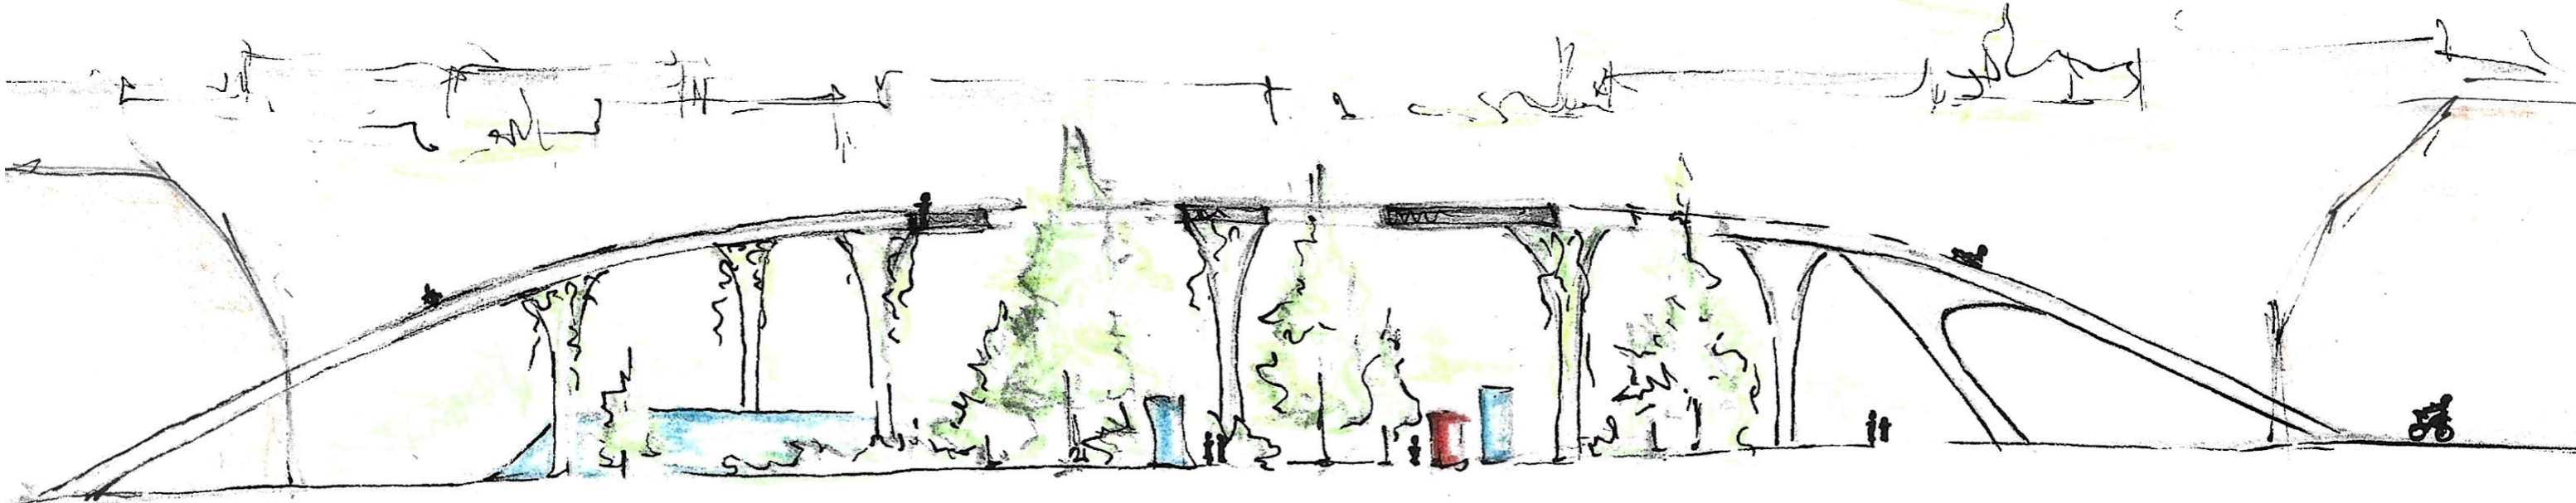

WORKSHOP 03/04/22-08/04/22

Spider web

Group 7:

YAOXUAN WANG

SARA NEUKIRCH HANSEN

JULIA WIECEK

KAROLINA WOLAK

●
TRAM STOP

●
UNBUILT GREEN
AREA

●
FORT

●
PARK & BICYCLE
PATH

●
SECLUDED
NEIGHBORHOOD

●
FORT

THH
H

CONCEPT

MASTER PLAN
SCALE 1:2000

DETAIL PLAN

SECTION A-A

SECTION B-B

MODEL

MODEL