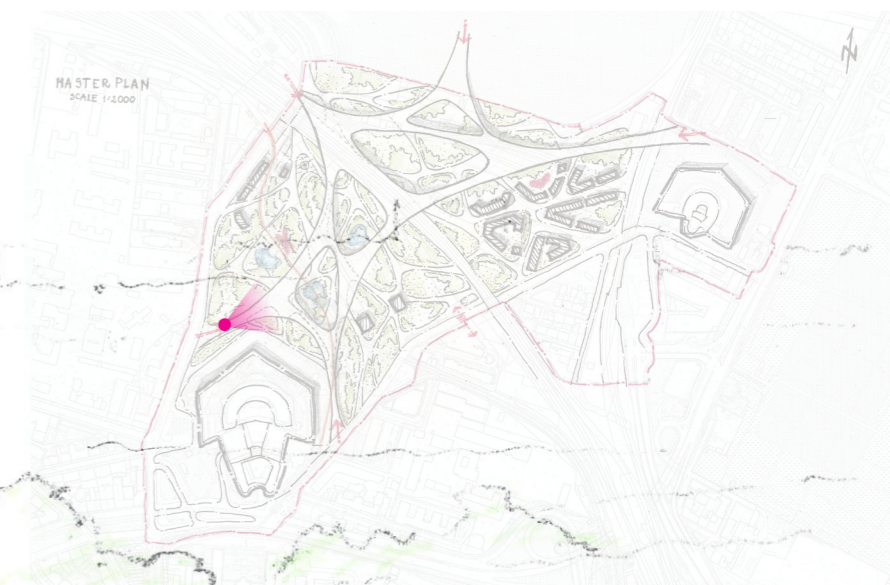

WORKSHOP 03/04/22-08/04/22

Spider web

Group 7:

YAOXUAN WANG

SARA NEUKIRCH HANSEN

JULIA WIECEK

KAROLINA WOLAK

●
TRAM STOP

●
UNBUILT GREEN
AREA

●
FORT

●
PARK & BICYCLE
PATH

●
SECLUDED
NEIGHBORHOOD

●
FORT

THH
H

CONCEPT

MASTER PLAN
SCALE 1:2000

DETAIL PLAN

SECTION A-A

SECTION B-B

MODEL

MODEL