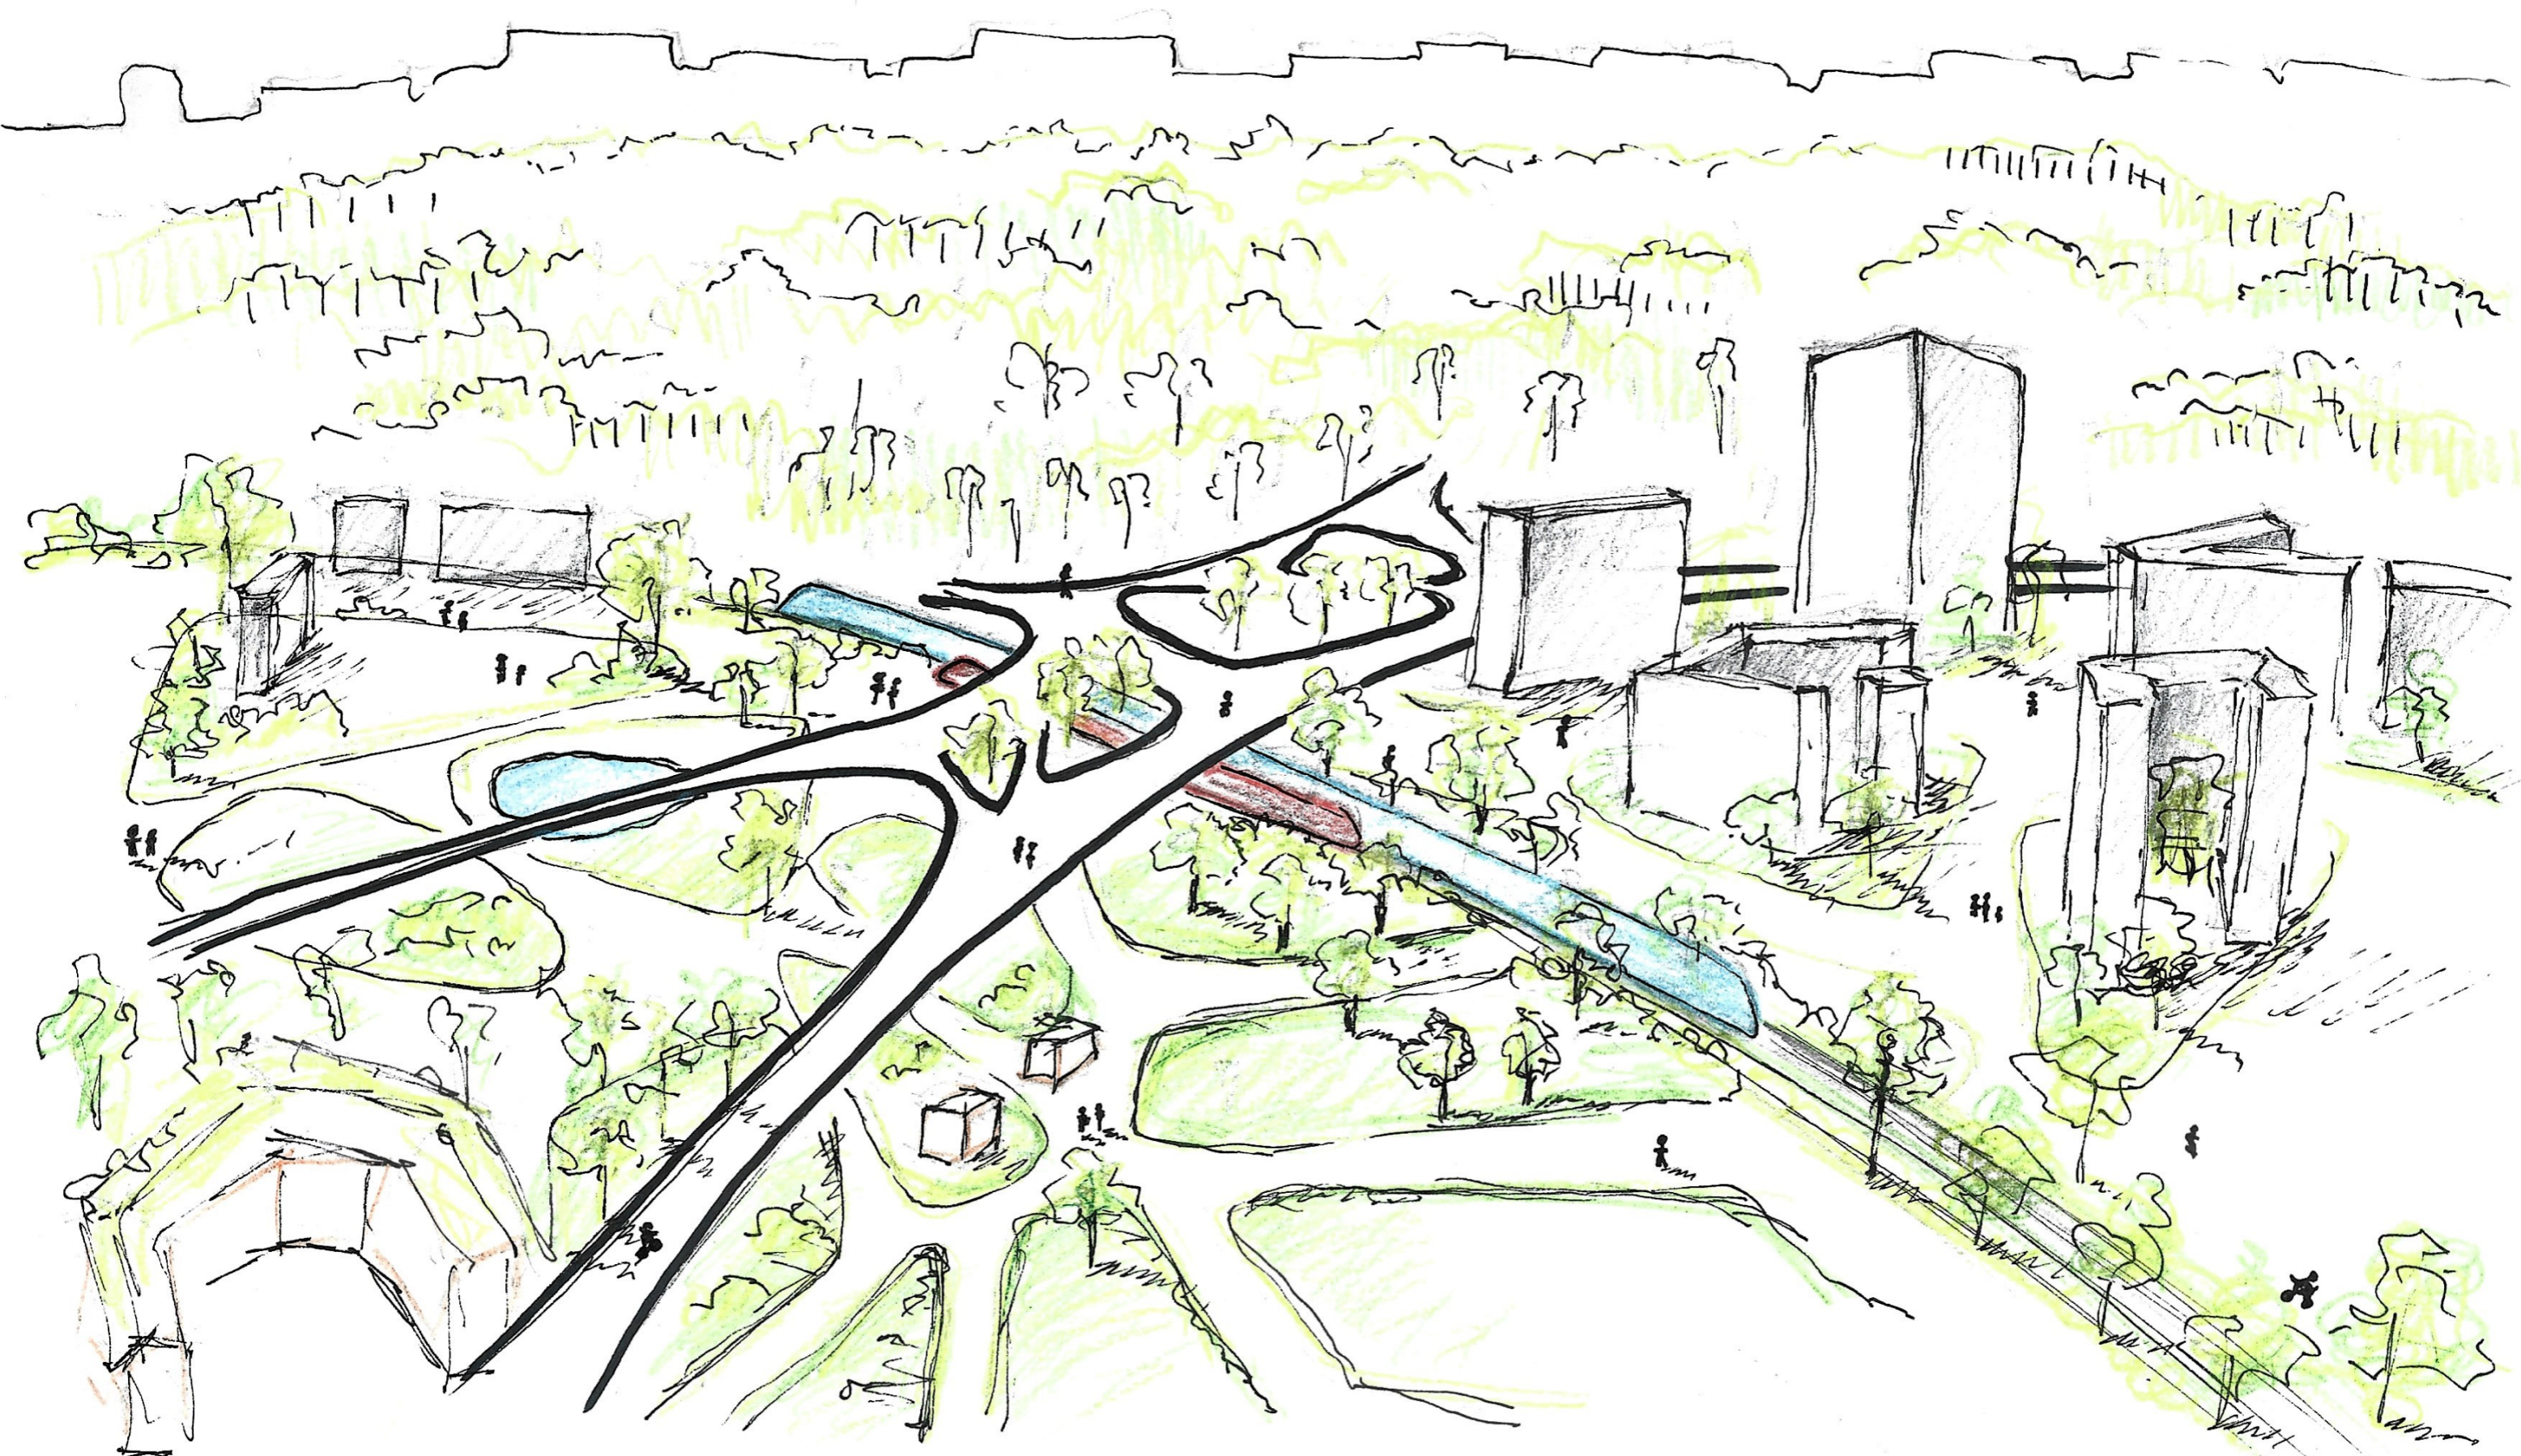

WORKSHOP 03/04/22-08/04/22

Spider web

Group 7:

YAOXUAN WANG

SARA NEUKIRCH HANSEN

JULIA WIECEK

KAROLINA WOLAK

●
TRAM STOP

●
UNBUILT GREEN
AREA

●
FORT

●
PARK & BICYCLE
PATH

●
SECLUDED
NEIGHBORHOOD

●
FORT

THH
H

CONCEPT

MASTER PLAN
SCALE 1:2000

DETAIL PLAN

SECTION A-A

SECTION B-B

MODEL

MODEL