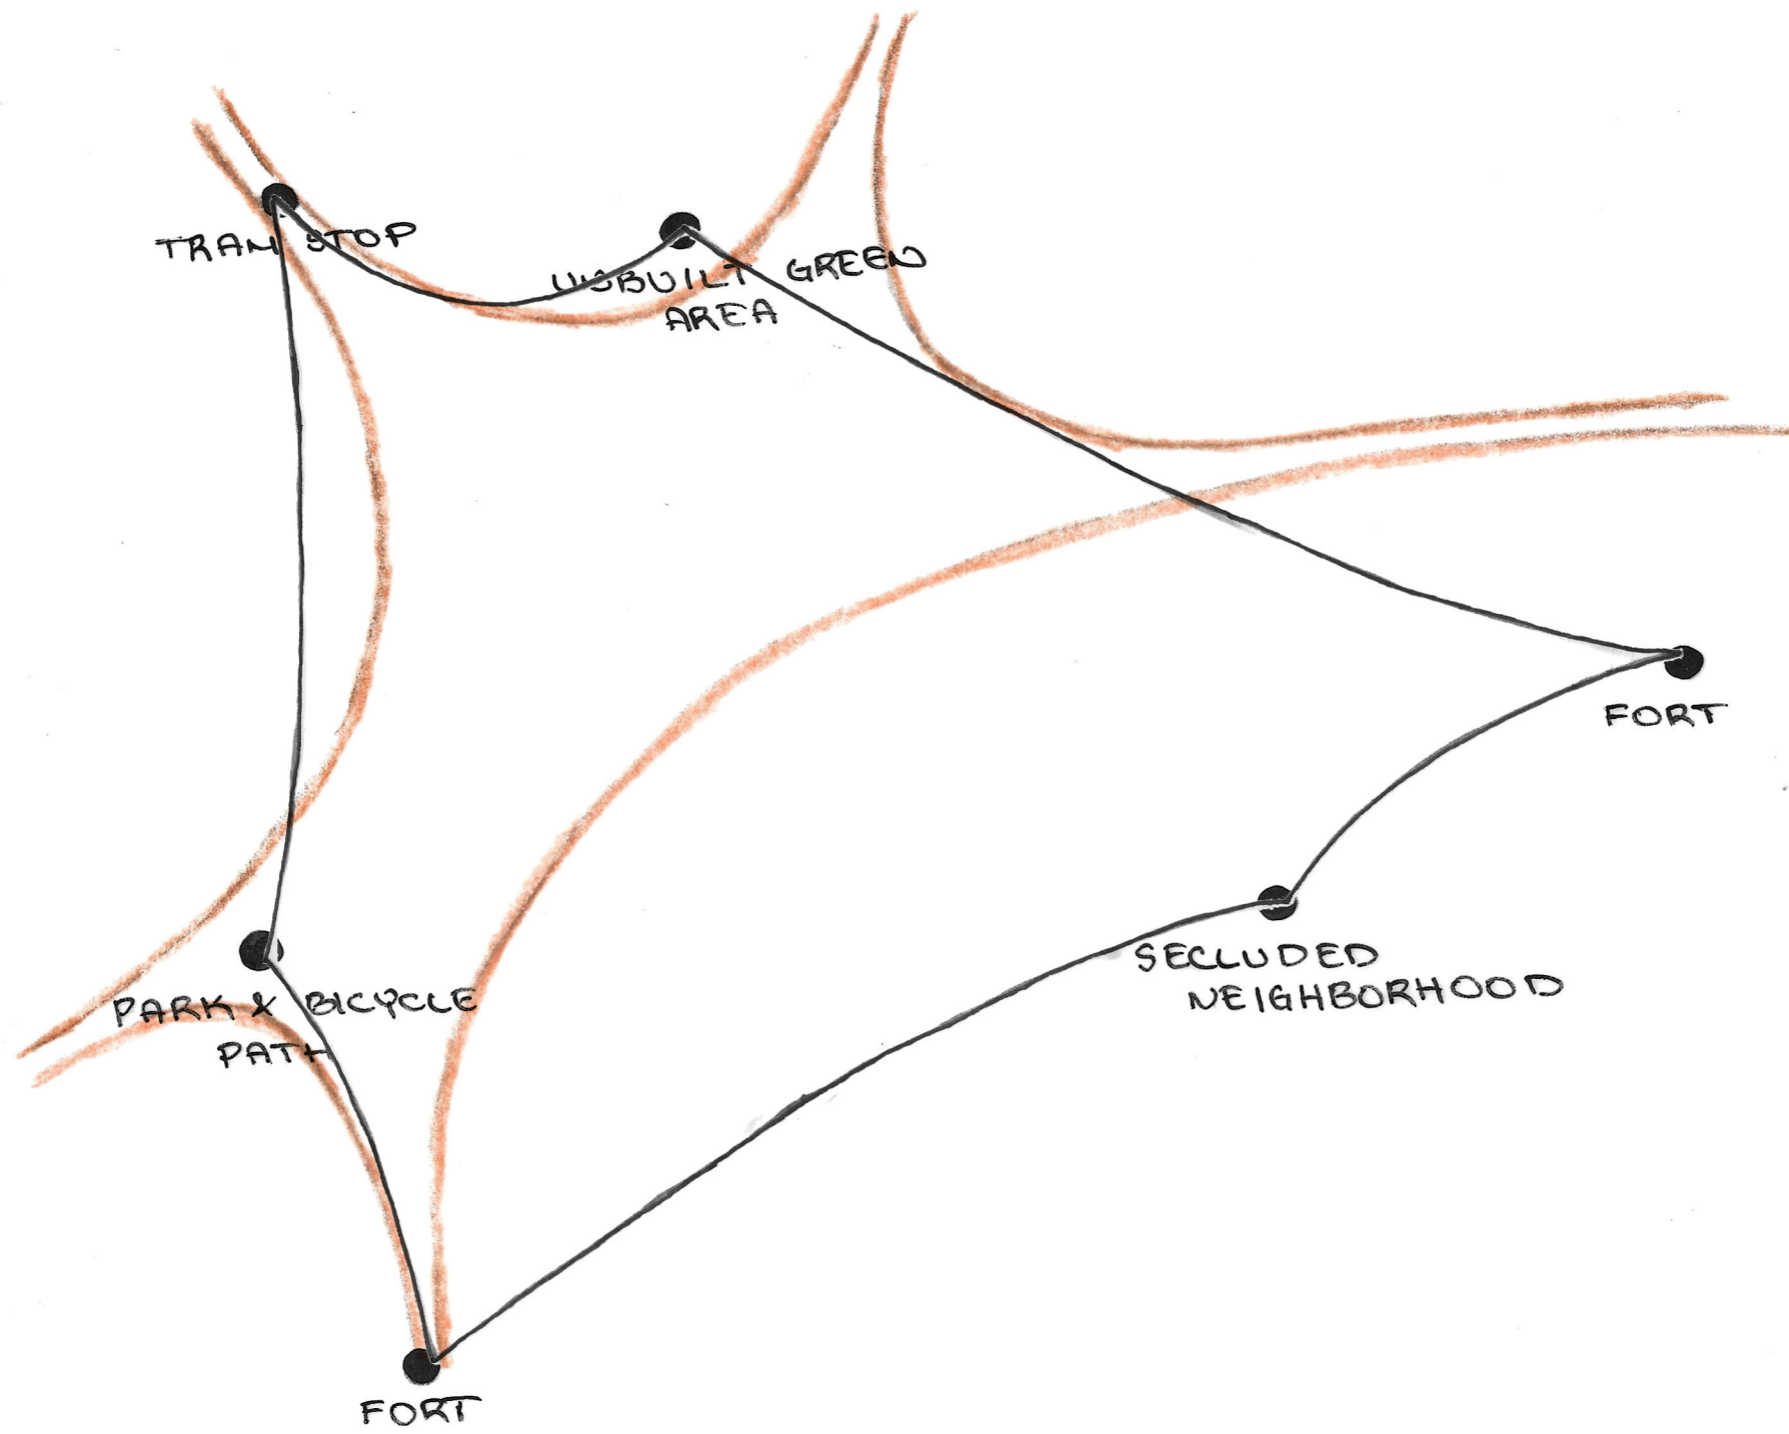

WORKSHOP 03/04/22-08/04/22

Spider web

Group 7:

YAOXUAN WANG

SARA NEUKIRCH HANSEN

JULIA WIECEK

KAROLINA WOLAK

●
TRAM STOP

●
UNBUILT GREEN
AREA

●
FORT

●
PARK & BICYCLE
PATH

●
SECLUDED
NEIGHBORHOOD

●
FORT

THH
H

CONCEPT

MASTER PLAN
SCALE 1:2000

DETAIL PLAN

SECTION A-A

SECTION B-B

MODEL

MODEL