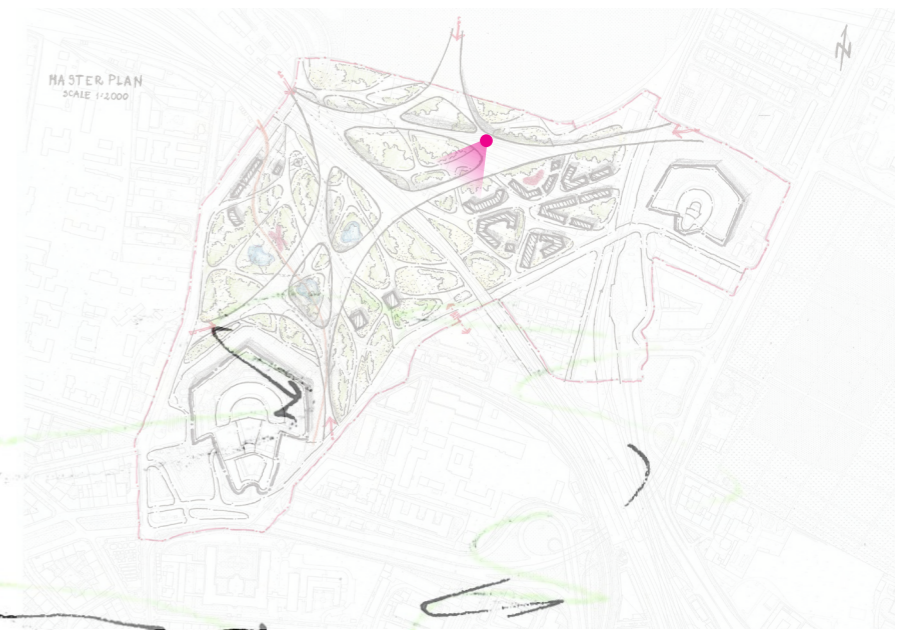

WORKSHOP 03/04/22-08/04/22

Spider web

Group 7:

YAOXUAN WANG

SARA NEUKIRCH HANSEN

JULIA WIECEK

KAROLINA WOLAK

●
TRAM STOP

●
UNBUILT GREEN
AREA

●
FORT

●
PARK & BICYCLE
PATH

●
SECLUDED
NEIGHBORHOOD

●
FORT

THH
H

CONCEPT

MASTER PLAN
SCALE 1:2000

DETAIL PLAN

SECTION A-A

SECTION B-B

MODEL

MODEL