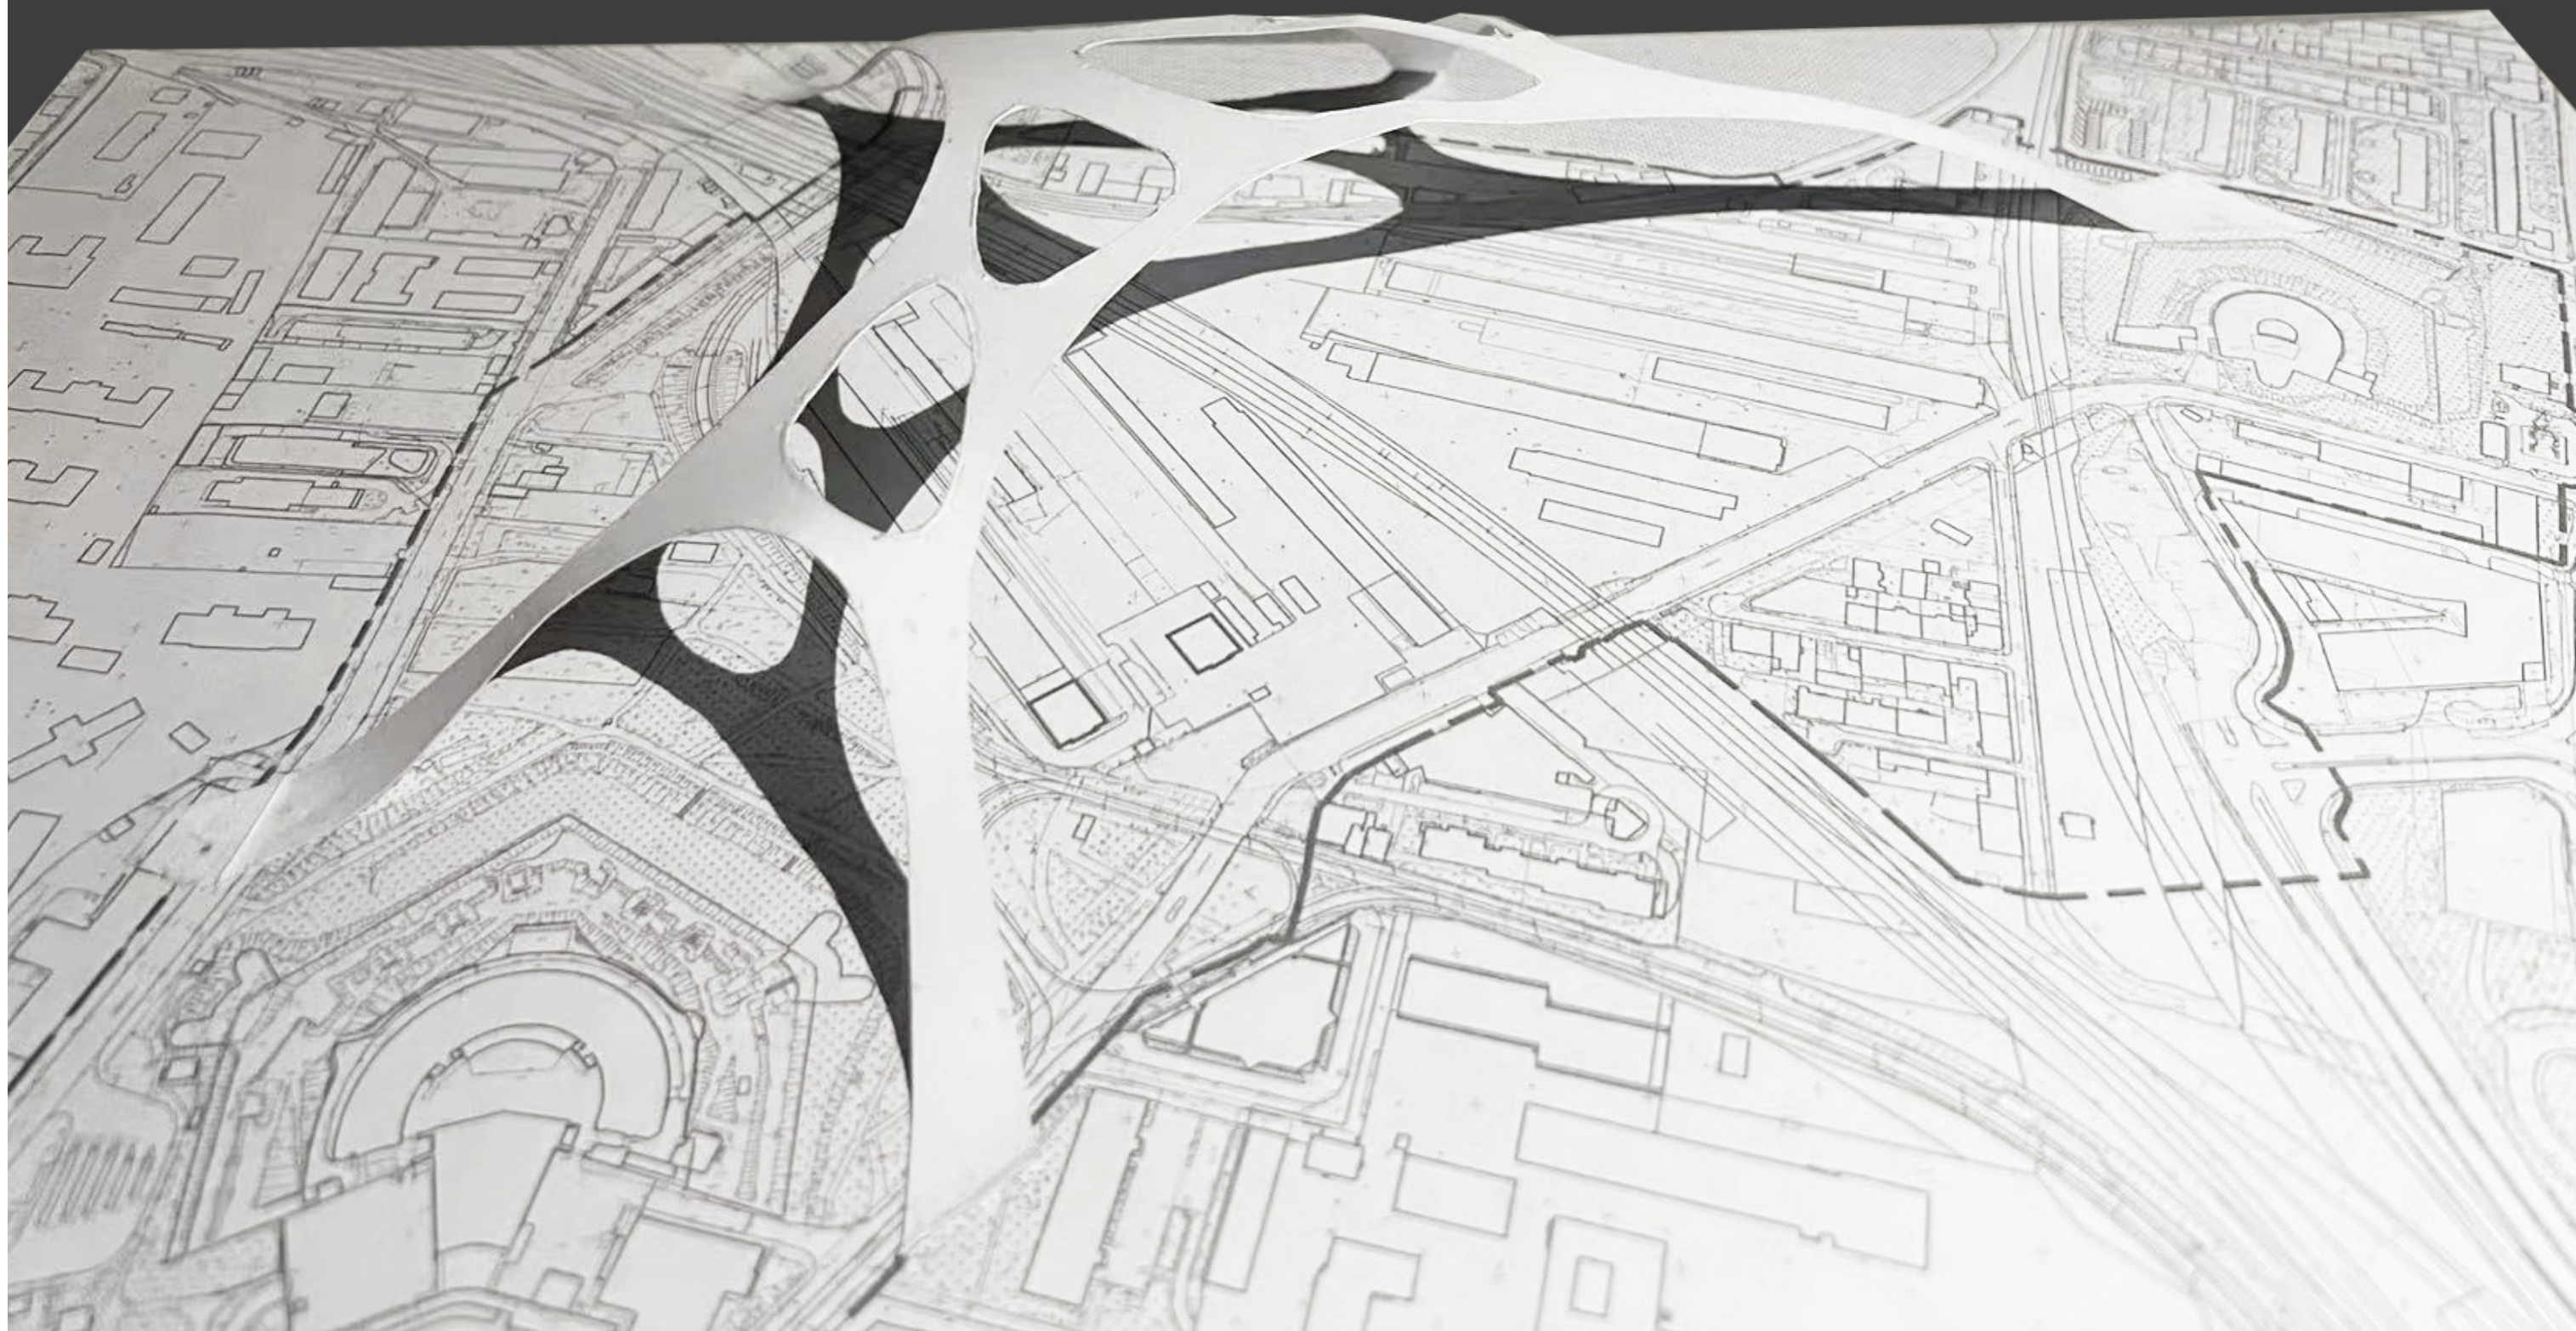

WORKSHOP 03/04/22-08/04/22

Spider web

Group 7:

YAOXUAN WANG

SARA NEUKIRCH HANSEN

JULIA WIECEK

KAROLINA WOLAK

●
TRAM STOP

●
UNBUILT GREEN
AREA

●
FORT

●
PARK & BICYCLE
PATH

●
SECLUDED
NEIGHBORHOOD

●
FORT

THH
H

CONCEPT

MASTER PLAN
SCALE 1:2000

DETAIL PLAN

SECTION A-A

SECTION B-B

MODEL

MODEL