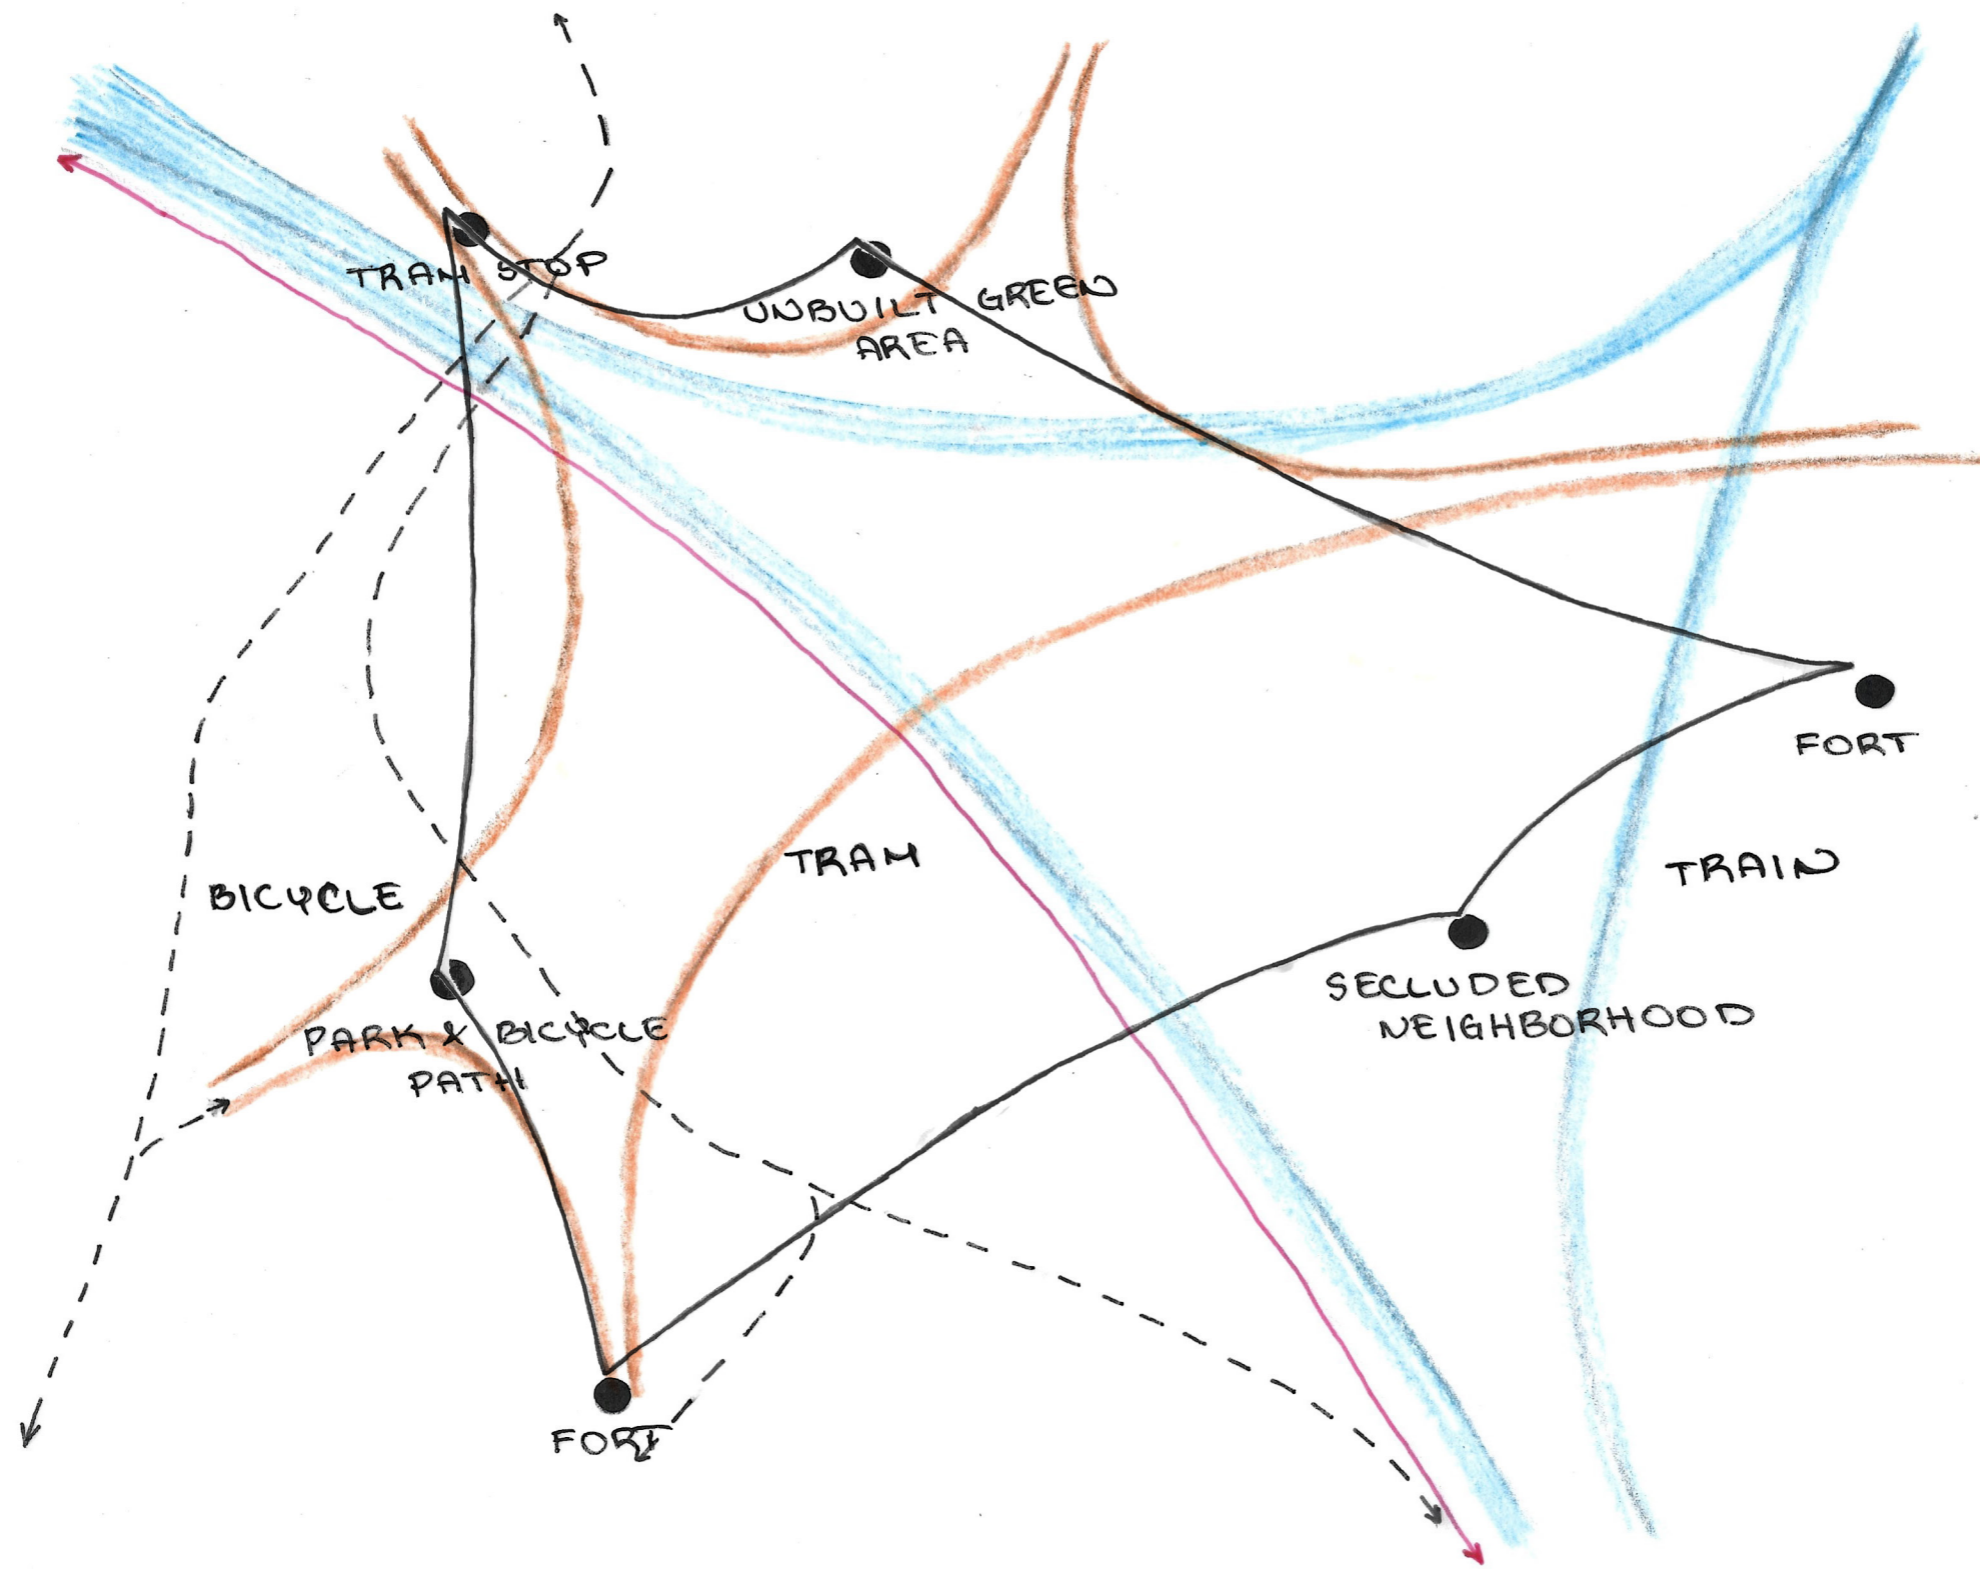

WORKSHOP 03/04/22-08/04/22

Spider web

Group 7:

YAOXUAN WANG

SARA NEUKIRCH HANSEN

JULIA WIECEK

KAROLINA WOLAK

●
TRAM STOP

●
UNBUILT GREEN
AREA

●
FORT

●
PARK & BICYCLE
PATH

●
SECLUDED
NEIGHBORHOOD

●
FORT

THH
H

CONCEPT

MASTER PLAN
SCALE 1:2000

DETAIL PLAN

SECTION A-A

SECTION B-B

MODEL

MODEL