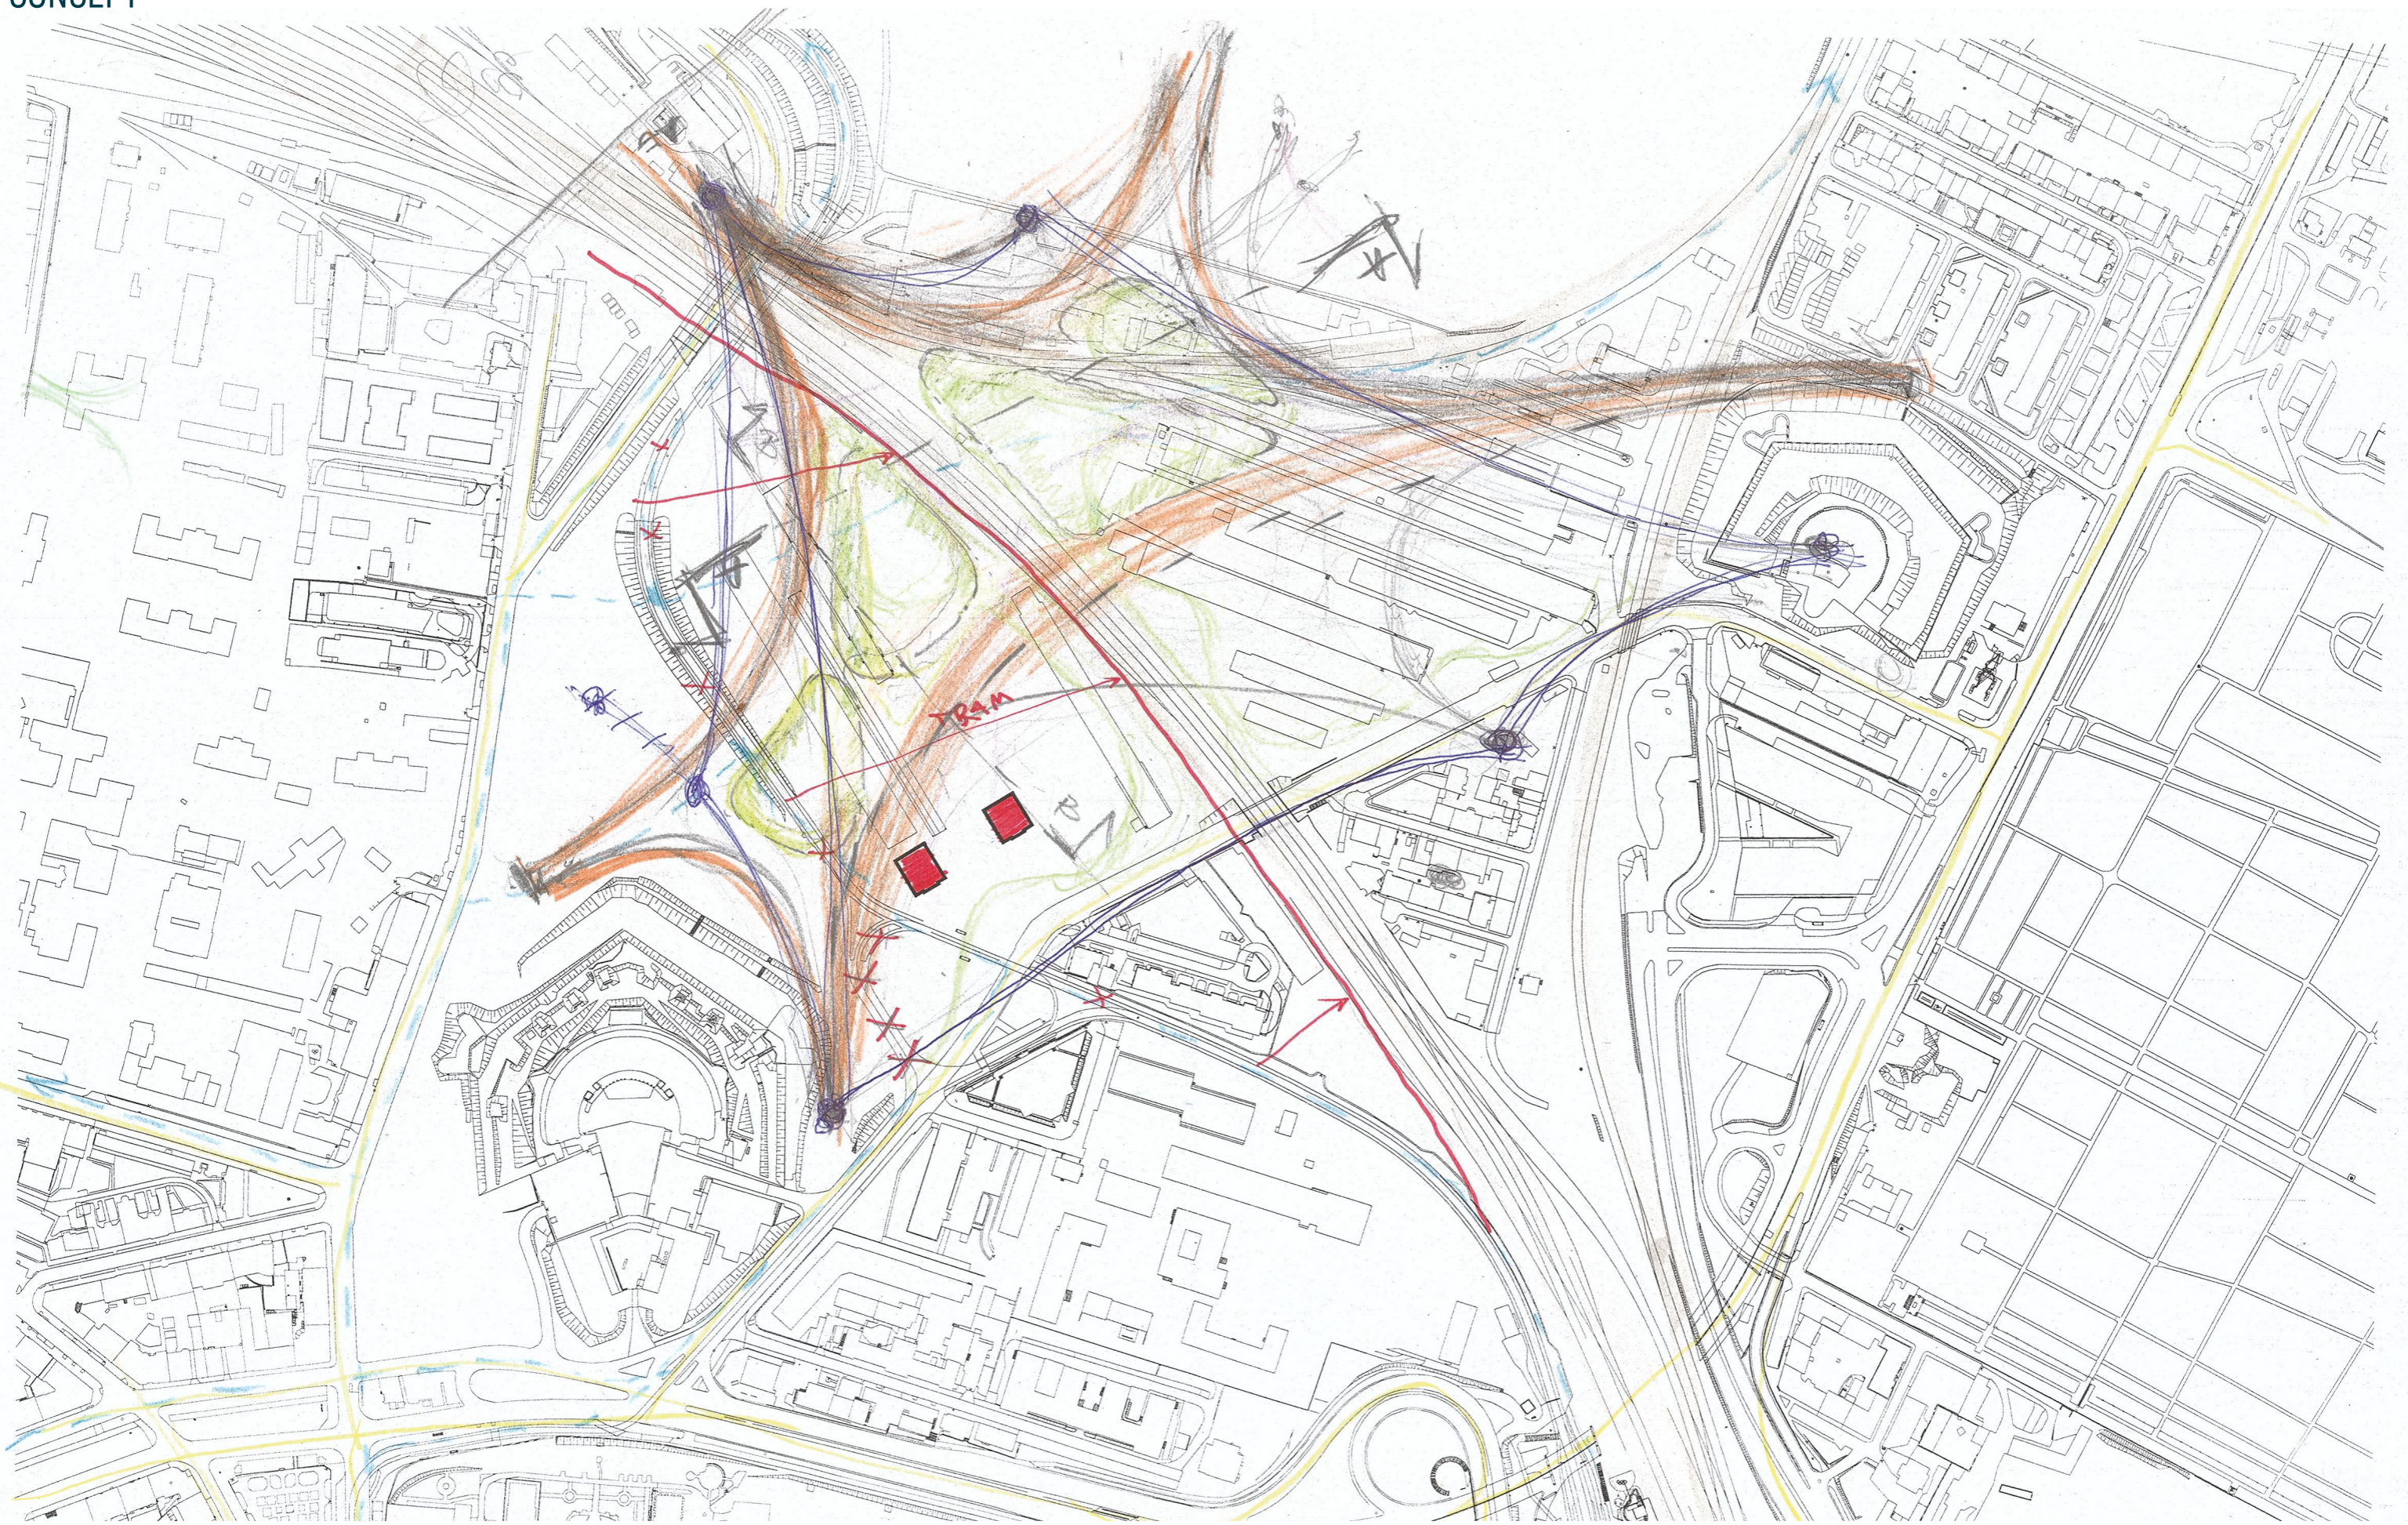

WORKSHOP 03/04/22-08/04/22

Spider web

Group 7:

YAOXUAN WANG

SARA NEUKIRCH HANSEN

JULIA WIECEK

KAROLINA WOLAK

●
TRAM STOP

●
UNBUILT GREEN
AREA

●
FORT

●
PARK & BICYCLE
PATH

●
SECLUDED
NEIGHBORHOOD

●
FORT

THH
H

CONCEPT

MASTER PLAN
SCALE 1:2000

DETAIL PLAN

SECTION A-A

SECTION B-B

MODEL

MODEL