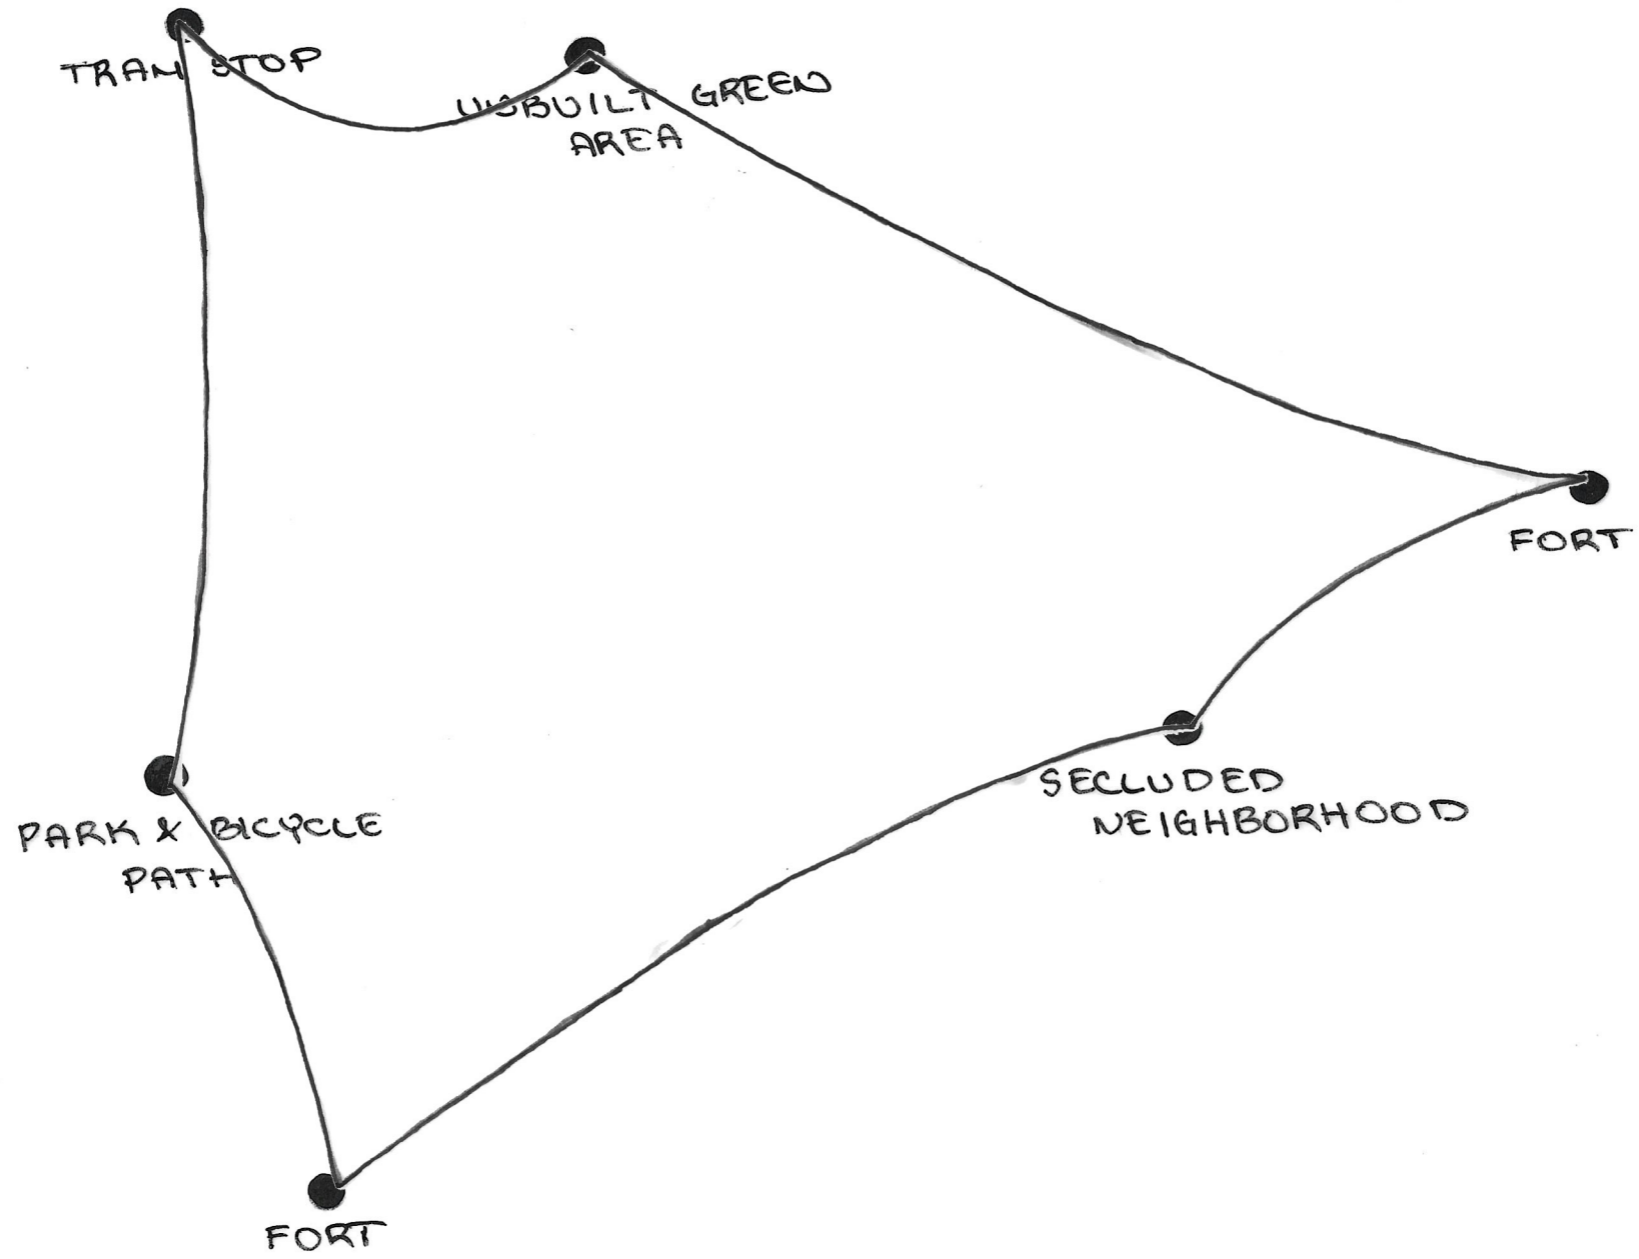

WORKSHOP 03/04/22-08/04/22

Spider web

Group 7:

YAOXUAN WANG

SARA NEUKIRCH HANSEN

JULIA WIECEK

KAROLINA WOLAK

●
TRAM STOP

●
UNBUILT GREEN
AREA

●
FORT

●
PARK & BICYCLE
PATH

●
SECLUDED
NEIGHBORHOOD

●
FORT

THH
H

CONCEPT

MASTER PLAN
SCALE 1:2000

DETAIL PLAN

SECTION A-A

SECTION B-B

MODEL

MODEL