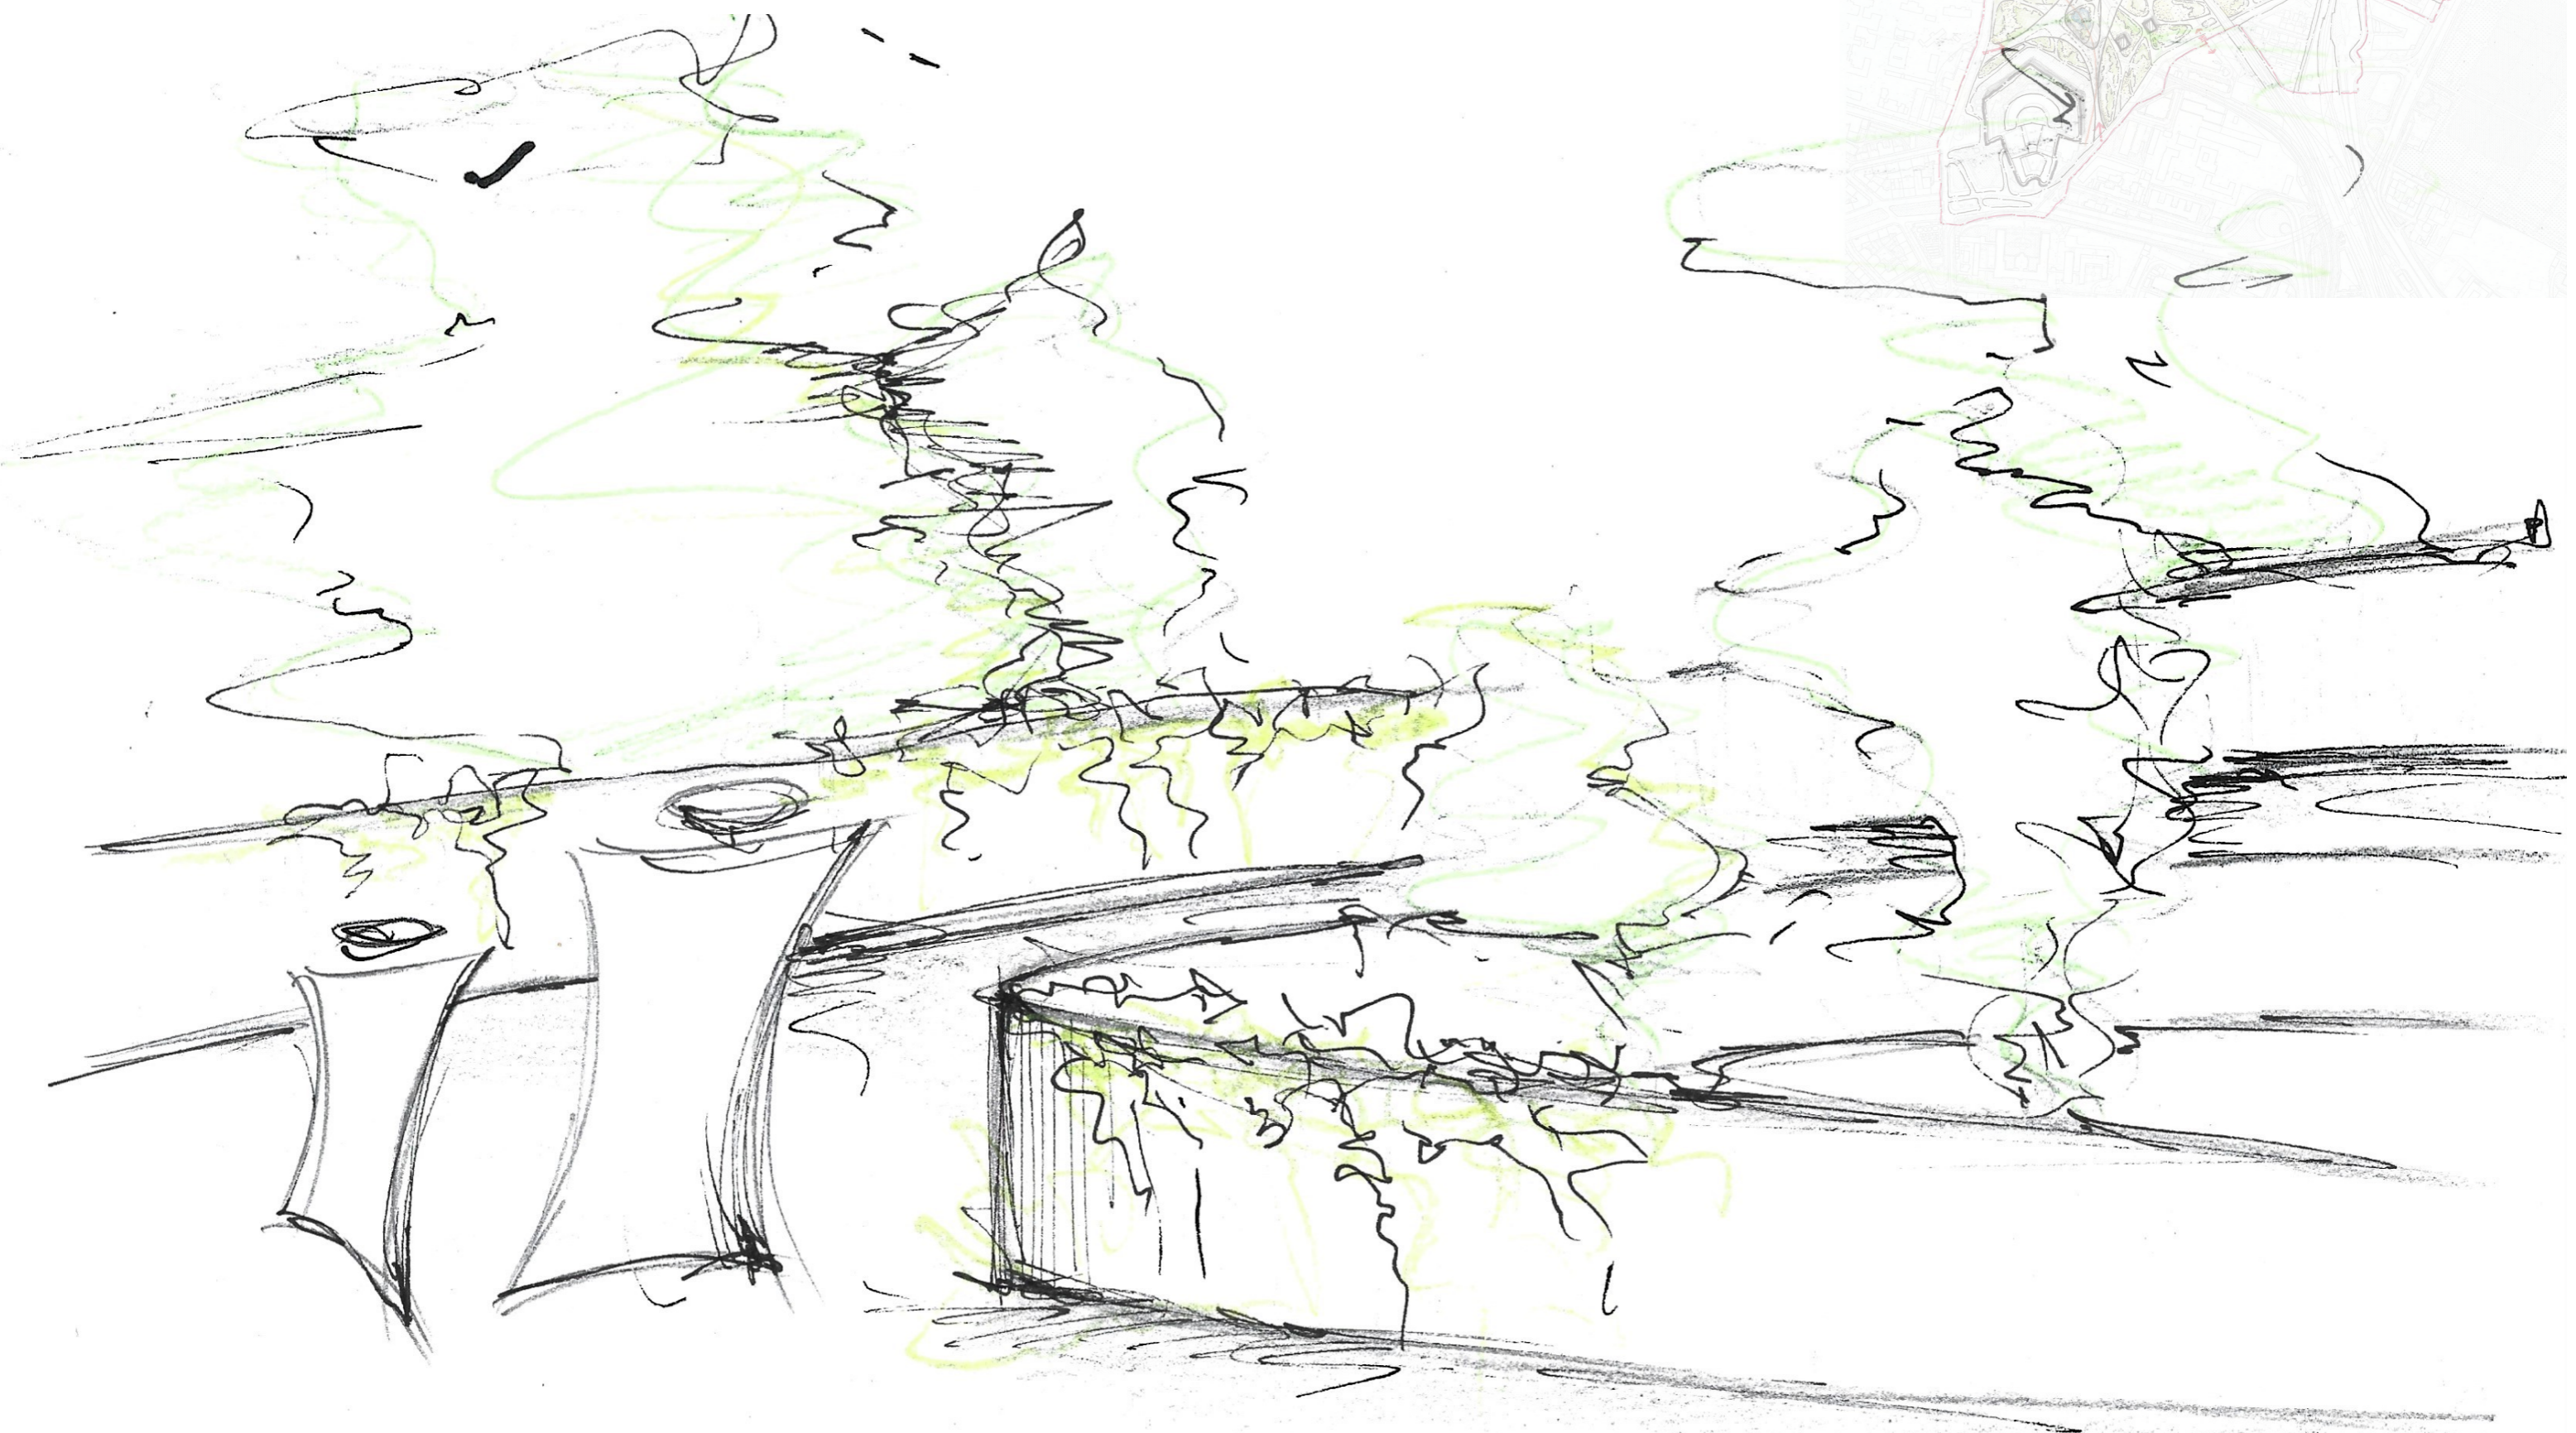

WORKSHOP 03/04/22-08/04/22

Spider web

Group 7:

YAOXUAN WANG

SARA NEUKIRCH HANSEN

JULIA WIECEK

KAROLINA WOLAK

●
TRAM STOP

●
UNBUILT GREEN
AREA

●
FORT

●
PARK & BICYCLE
PATH

●
SECLUDED
NEIGHBORHOOD

●
FORT

THH
H

CONCEPT

MASTER PLAN
SCALE 1:2000

DETAIL PLAN

SECTION A-A

SECTION B-B

MODEL

MODEL